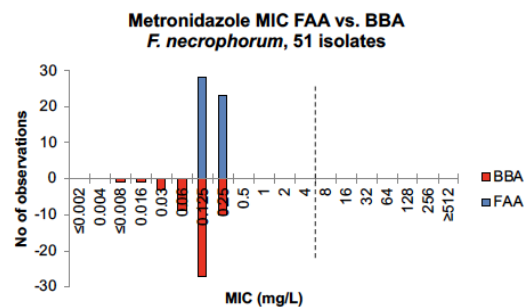

# Metronidazole

**Proposed breakpoints: 0.5/0.5 mg/L**

**Proposal 4 mg/l for all anaerobes**

We strive to avoid wide gaps between WT organisms and the clinical breakpoint. We thereby avoid having resistance development go undetected. Many of the current EUCAST breakpoints for anaerobes are from the early 2000 and several are “high” in relation to (a) revised breakpoints for other species and (b) wild type distributions of the most important anaerobic species and in some cases (c) also in relation to PK/PD breakpoints.